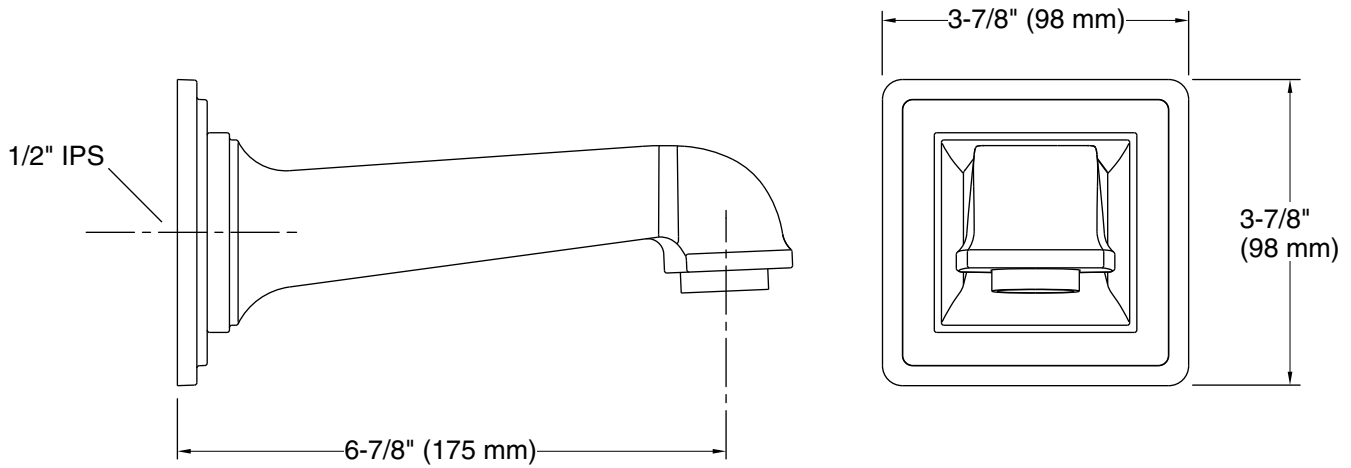

Technical Information

All product dimensions are nominal.

Drain included: No

Notes

Install this product according to the installation guide.